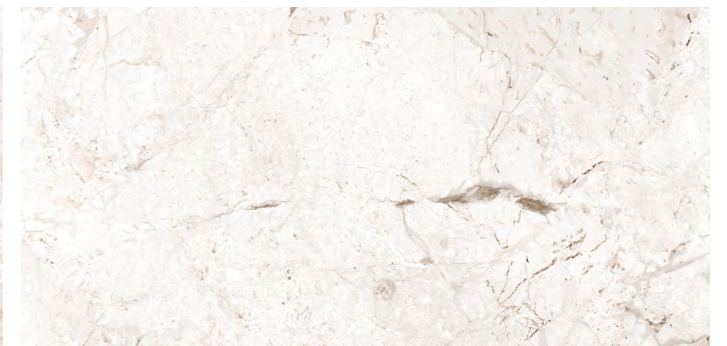

Aurora

PRODUCT SIZES

PRODUCT FACES

Aurora. A unique natural beige stone. Aurora is all about elegance and simplicity. The glow in marble is the result of the bright light produced on the surface of crystal particles.