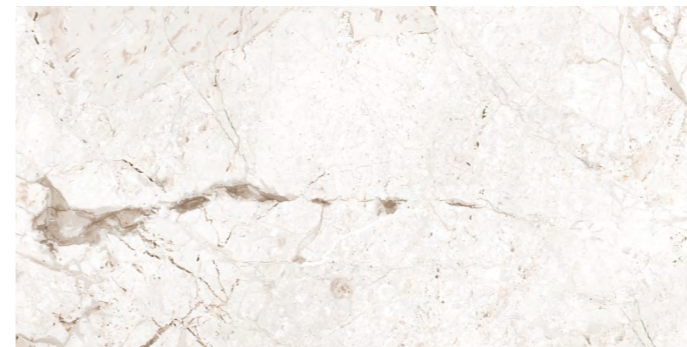

Aurora

PRODUCT SIZES

PRODUCT FACES

Aurora. A unique natural beige stone. Aurora is all about elegance and simplicity. The glow in marble is the result of the bright light produced on the surface of crystal particles.