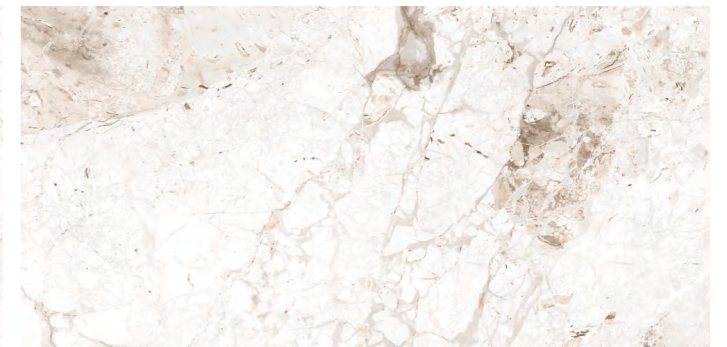

Aurora

PRODUCT SIZES

PRODUCT FACES

Aurora. A unique natural beige stone. Aurora is all about elegance and simplicity. The glow in marble is the result of the bright light produced on the surface of crystal particles.